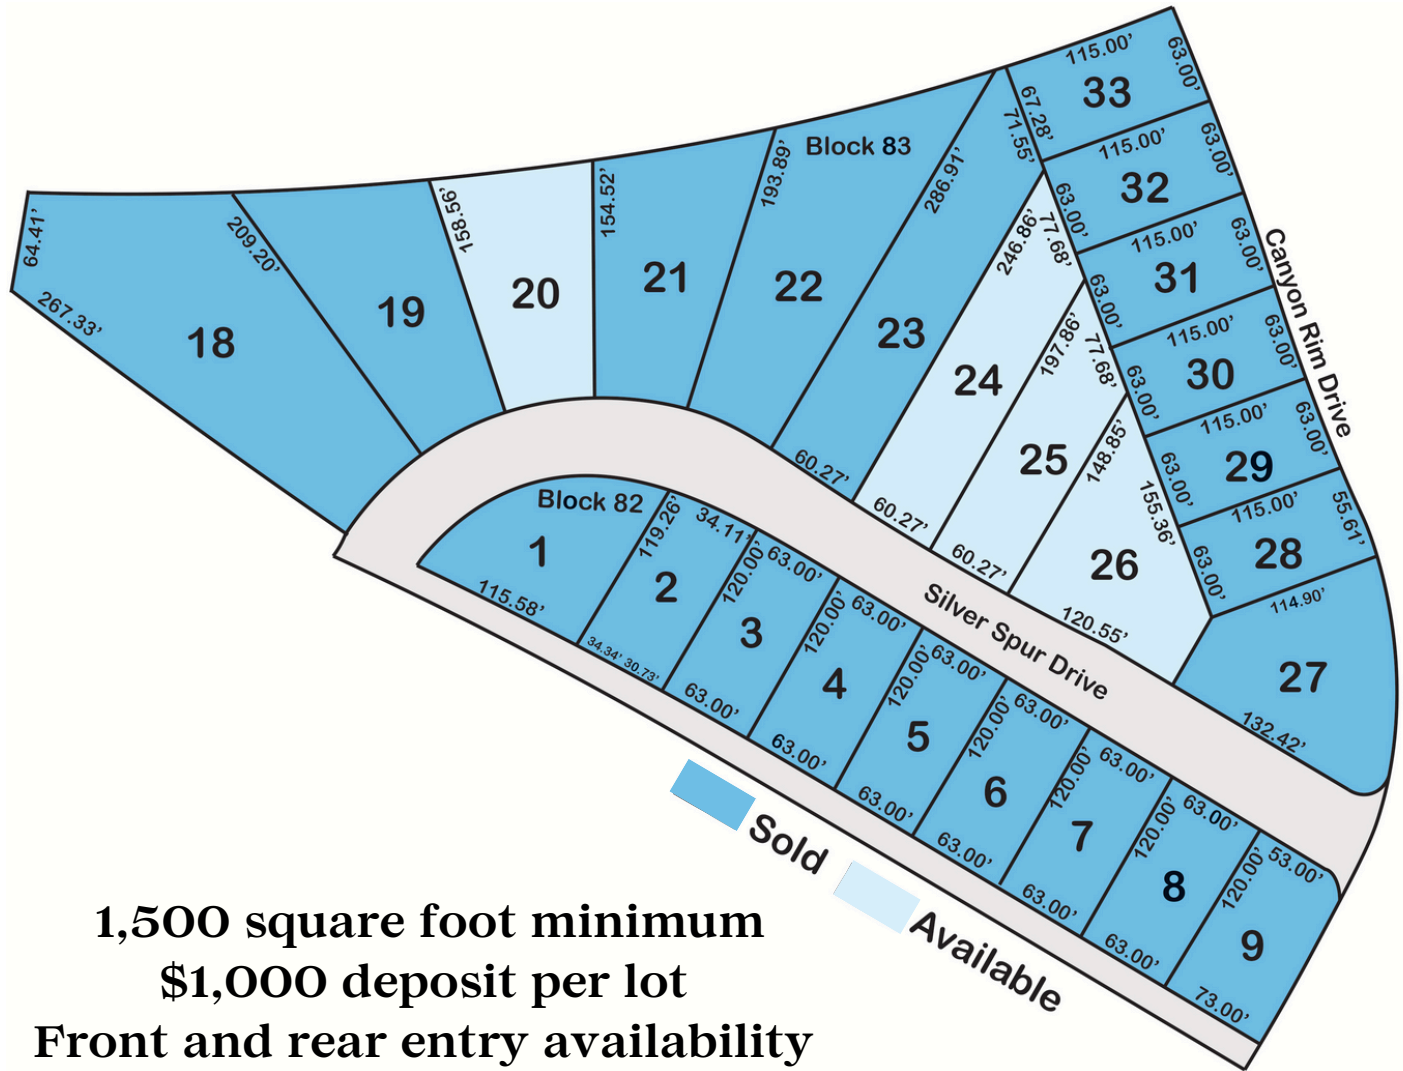

The Enclave at Twin Oaks Phase 1

Lot 1	\$55,000.00
Lot 2	\$55,000.00
Lot 3	\$55,000.00
Lot 4	\$55,000.00
Lot 5	\$55,000.00
Lot 6	\$55,000.00
Lot 7	\$55,000.00
Lot 8	\$55,000.00
Lot 9	\$55,000.00

Eric Von Rosenberg
 325.234.8471
 Eric@westtexaslandguys.com

Robert Wood
 806.733.0813
 robert@westtexaslandguys.com

*Not for construction use. Please use official filed plat for construction purposes.

The Enclave at Twin Oaks Phase 1

Lot 18	\$55,000.00
Lot 19	\$55,000.00
Lot 20	\$55,000.00
Lot 21	\$55,000.00
Lot 22	\$55,000.00
Lot 23	\$55,000.00
Lot 24	\$55,000.00
Lot 25	\$55,000.00
Lot 26	\$55,000.00
Lot 27	\$55,000.00
Lot 28	\$55,000.00
Lot 29	\$55,000.00
Lot 30	\$55,000.00
Lot 31	\$55,000.00
Lot 32	\$55,000.00
Lot 33	\$55,000.00
Lot 18	\$55,000.00
Lot 19	\$55,000.00
Lot 20	\$55,000.00
Lot 21	\$55,000.00
Lot 22	\$55,000.00
Lot 23	\$55,000.00
Lot 24	\$55,000.00
Lot 25	\$55,000.00